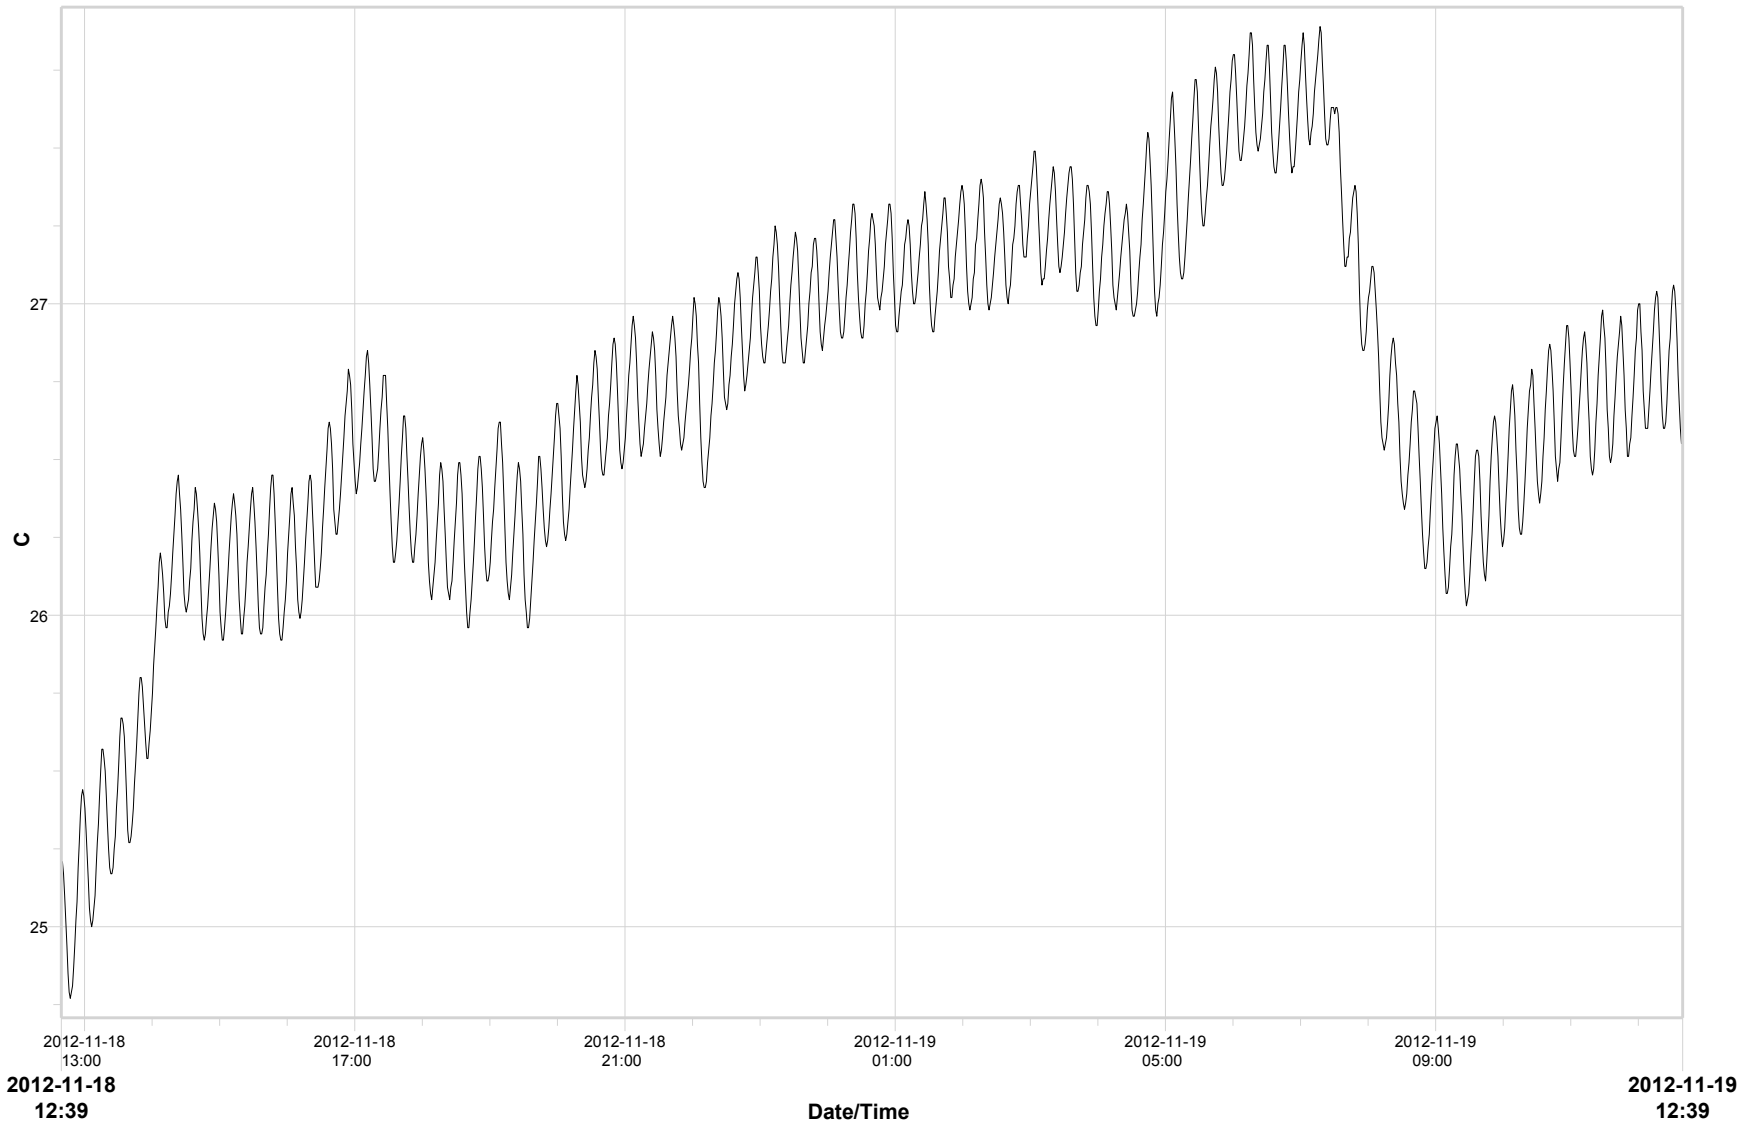

Summary

Total active alarms: 12
Activated alarms: 9
Deactivated alarms: 7
Acknowledged alarms: 0

Activation	Deactivation	Duration	Source	Description	Acknowledgement
2012-11-11 11:10:00		8 days, 1 hour, 22 minutes, 14 seconds	Threshold Alarm: Default Threshold Alarm for Threshold: location value greater than 20.00 C for System/Lab Area 2/Zone D/Location D Temp	Threshold Alarm: Default Threshold Alarm for Threshold: location value greater than 20.00 C for System/Lab Area 2/Zone D/Location D Temp Affected location: System/Lab Area 2/Zone D/Location D Temp (25306)	
Details:					
2012-11-11 11:10:00		Activating alarm.			
2012-11-15 05:37:41		4 days, 6 hours, 54 minutes, 32 seconds	Device Device B (04122204) on Host viewlincServer	Device Configuration Alarm: Custom Alarm for Device Device B (04122204) on Host viewlincServer Affected locations: Location D Temp (25306),Location D %RH (25304)	
Details:					
2012-11-15 05:37:41		Activating alarm.			
2012-11-18 12:08:46	2012-11-18 12:31:46	23 minutes	Device Device A (07024034) on Host viewlincServer	Device Configuration Alarm: Default Logger Configuration Alarm for Device Device A (07024034) on Host viewlincServer Affected locations: pPRESSUREtEST (36915),Temperature (36917)	
Details:					
2012-11-18 12:08:46		Activating alarm.			
2012-11-18 12:31:46		Alarm condition no longer met. Deactivating alarm.			

viewLinc Location History Report

Location history	from 2012-11-18 12:39:23 to 2012-11-19 12:39:23
Report generated on	2012-11-19 12:39:24 (UTC-08:00) Pacific Time (US & Canada)
Include trend graphs:	Yes
Include threshold lines on graphs:	Yes
Include zones and locations:	System/Zone P
Include report summary tables:	Yes
Include device samples:	No
Include real-time values:	No
Include statistics tables:	No
Include summary statistics:	Yes
Include interval statistics tables:	No
Include interval statistics graphs:	No